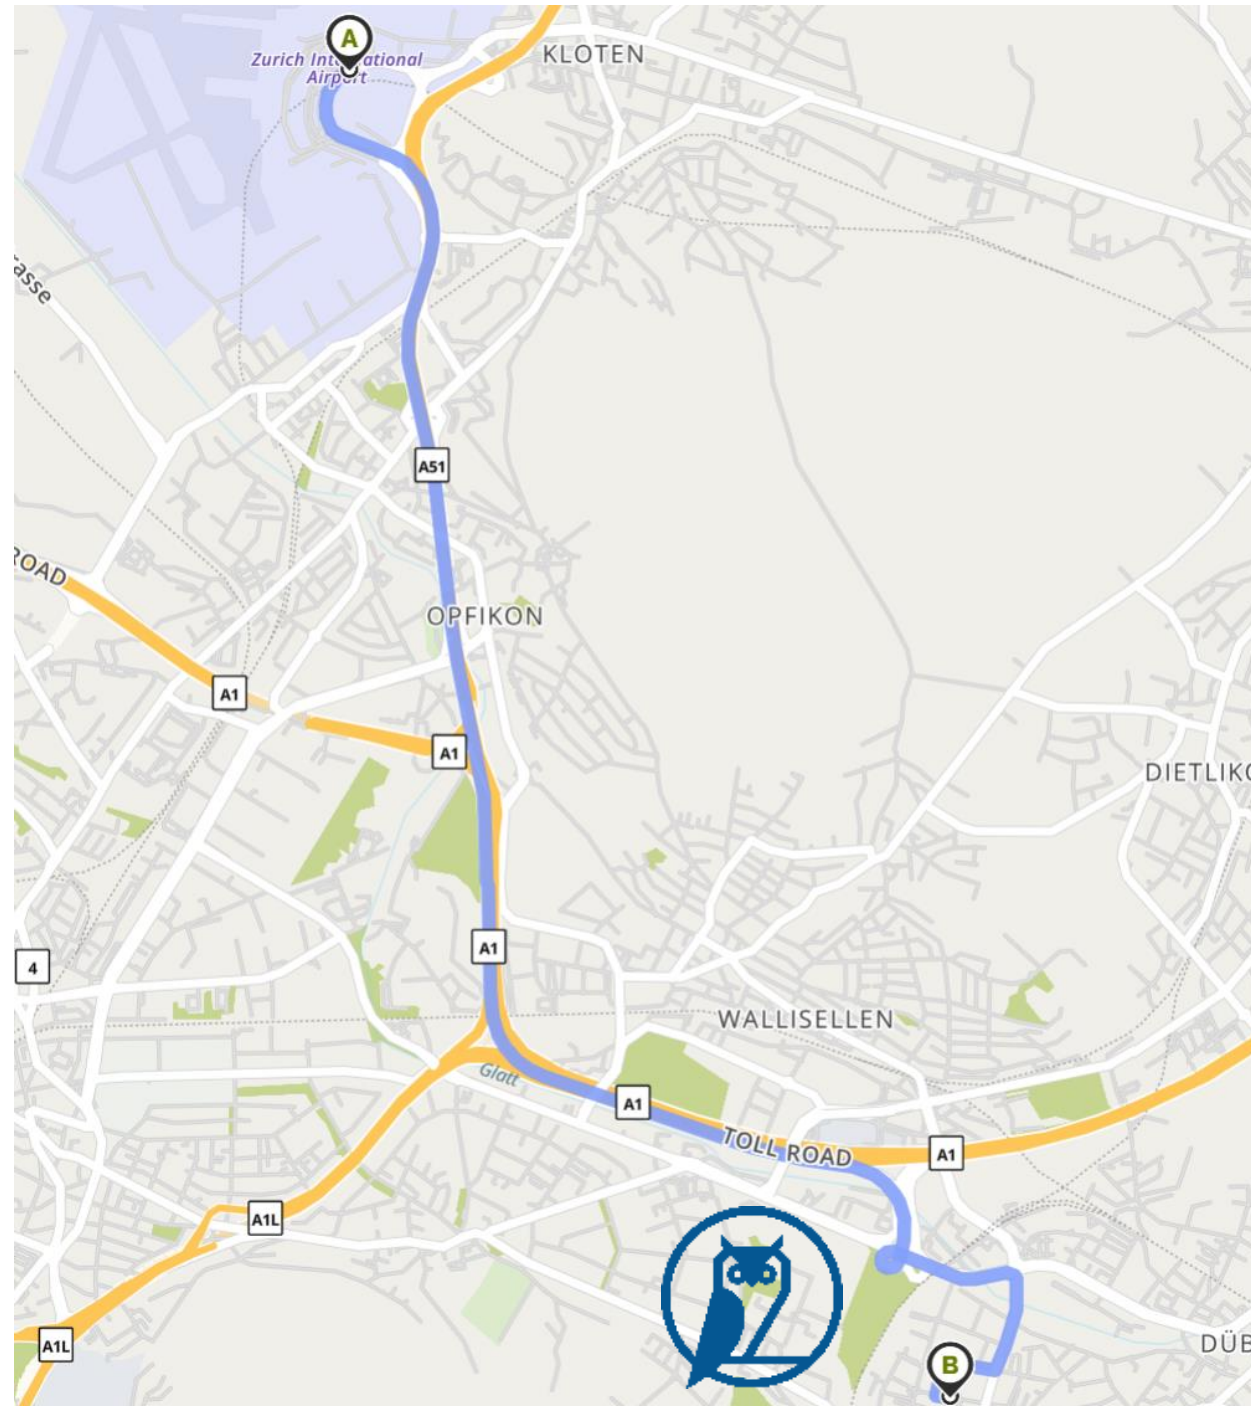

Source: <https://www.hyatt.com/hyatt-regency/en-US/zhrz-hyatt-regency-zurich-airport-the-circle/>

Hyatt Regency Zurich Airport to Loft Dynamics

Driving Directions to Loft Dynamics

1 The Circle
to 8 Sonnentalsstrasse

Then 0.2 miles

Keep middle onto Werft toward E60/A1/Bern/Basel/St. Gallen/Zürich. Go for 230 ft.

Then 0.04 miles

↑ Take ramp onto A51. Go for 1.6 mi.

Then 1.6 miles

↑ Continue on Dreieck Zürich-Nord toward St. Gallen/Schaffhausen/Zürich-City. Go for 0.5 mi.