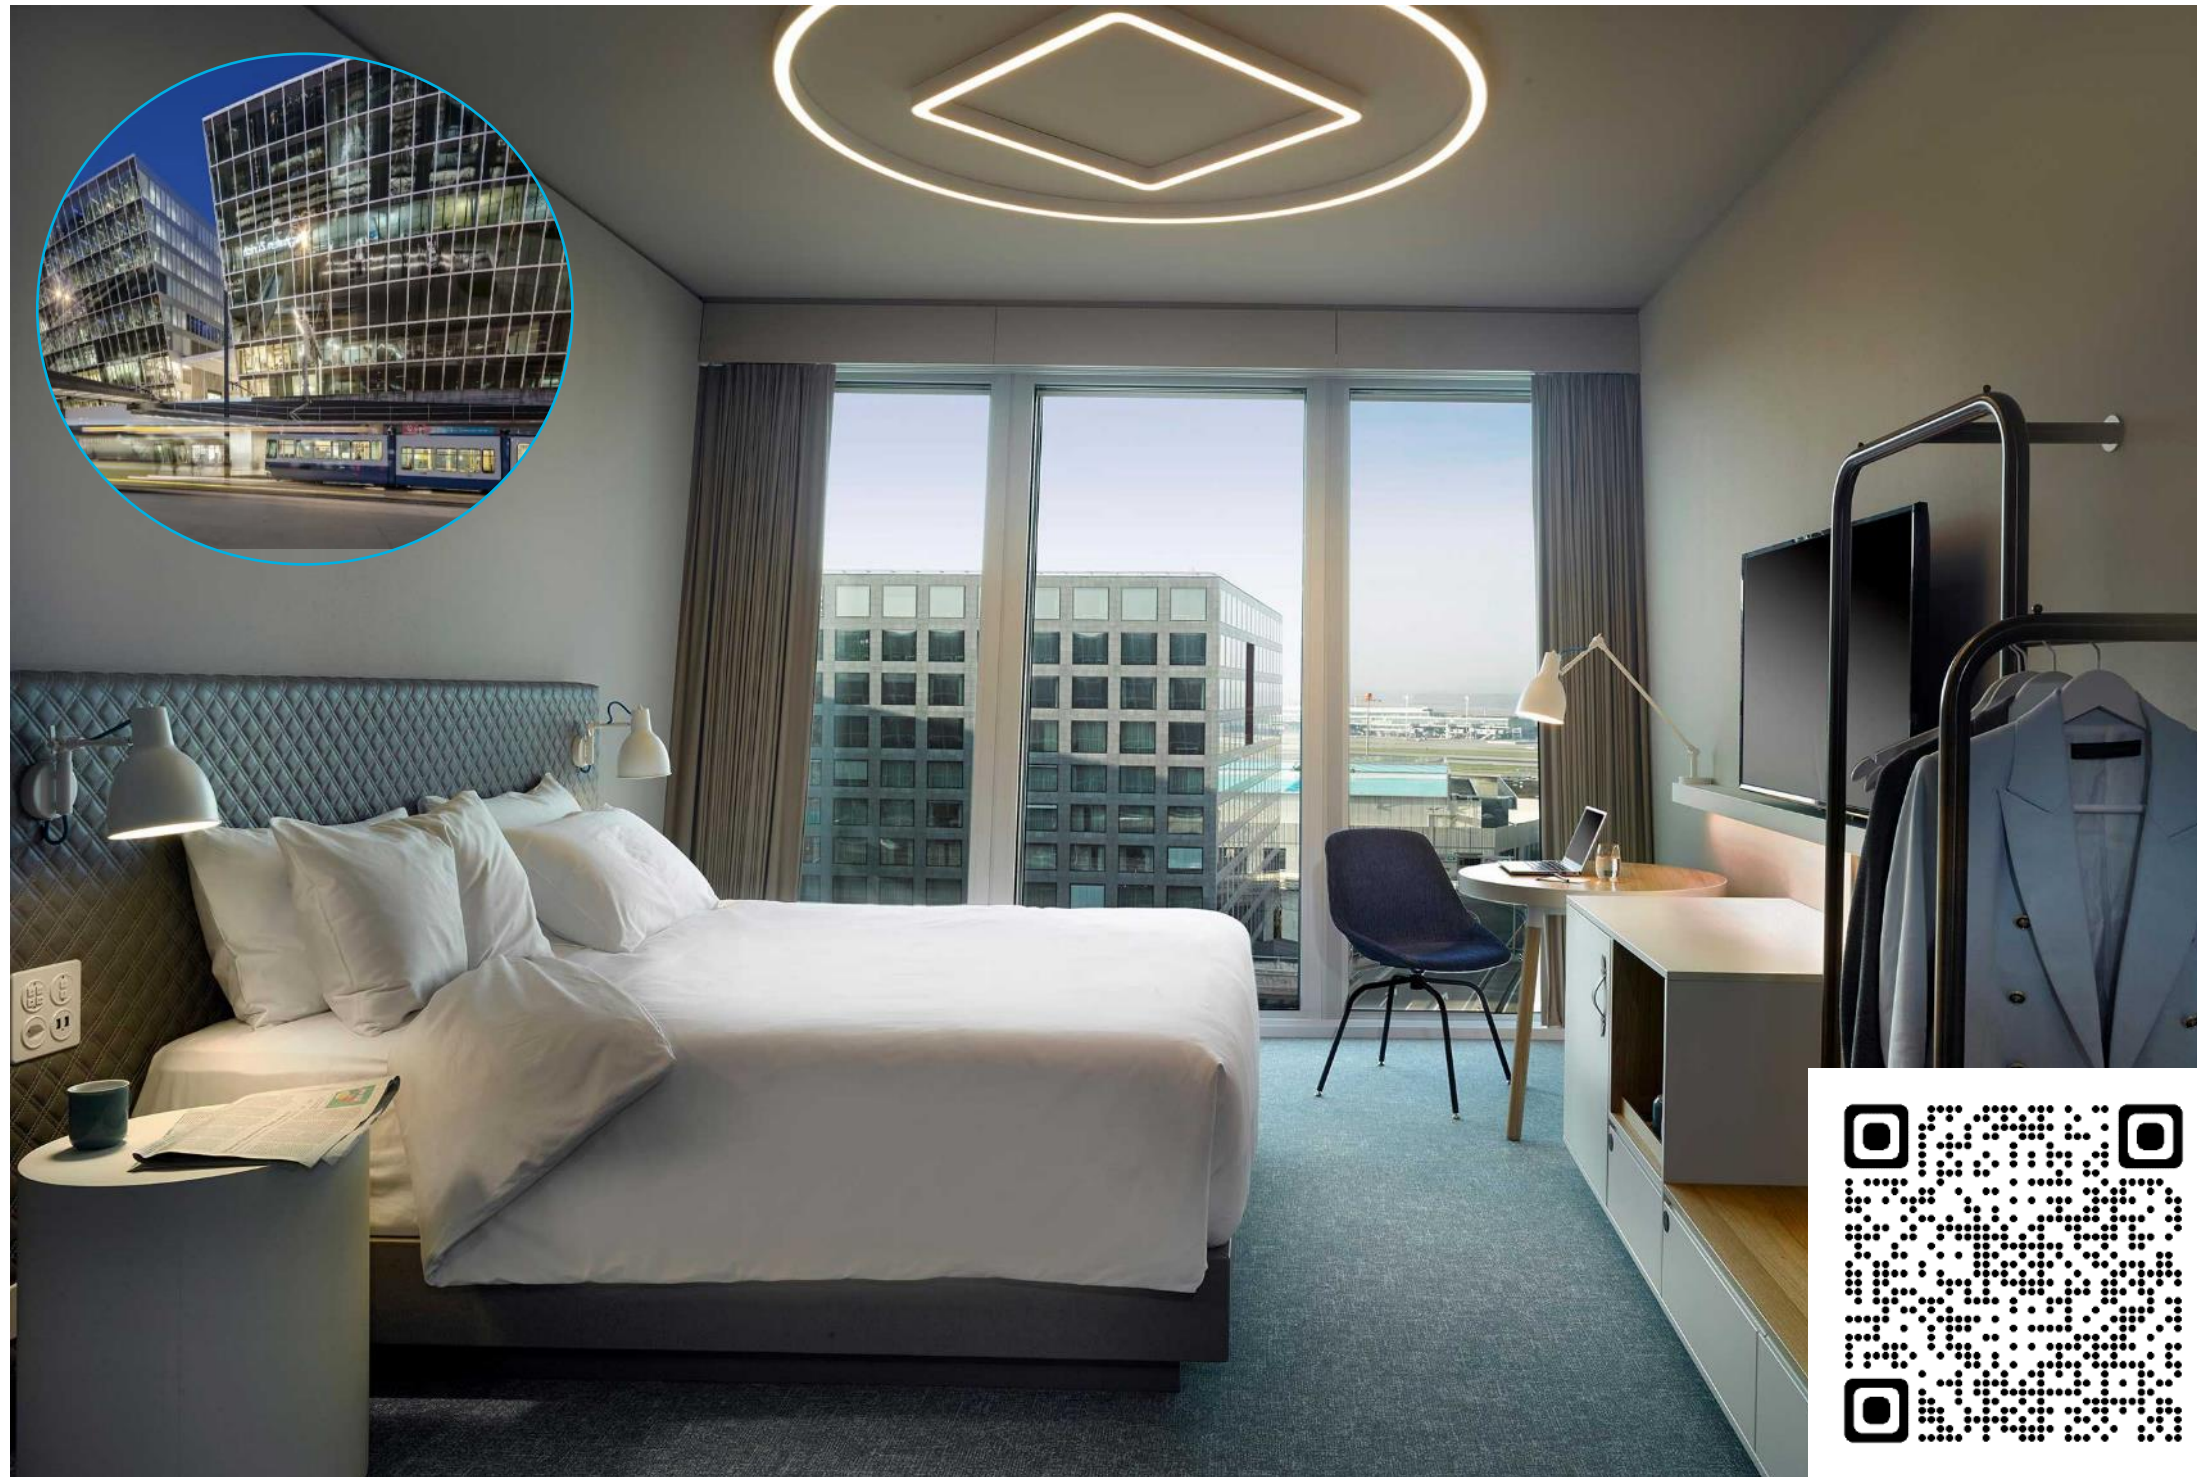

Hyatt Place Zurich Airport The Circle ****

The Circle 1, Zurich Airport
8058 Zürich

+41 44 597 1234

<https://www.hyatt.com/en-US/hotel/switzerland/hyatt-place-zurich-airport-the-circle/zrhzz>

Source: <https://www.hyatt.com/en-US/hotel/switzerland/hyatt-place-zurich-airport-the-circle/zrhzz>