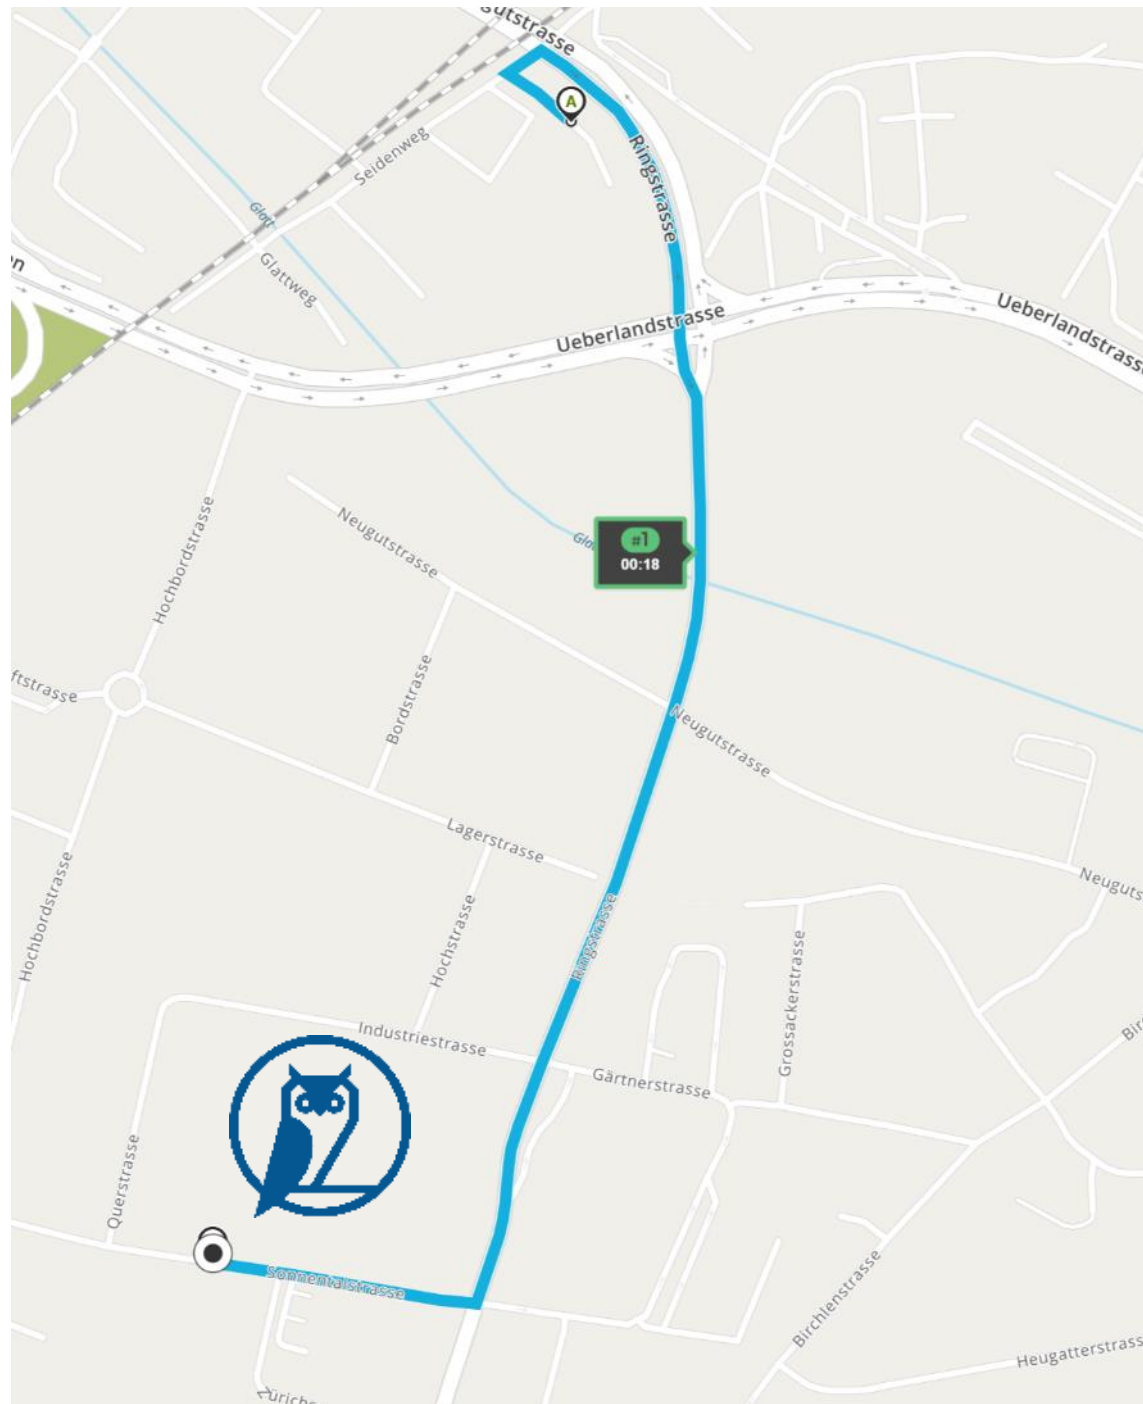

Then 1.3 miles

EXIT ↘ Take exit 65 toward Dübendorf onto Ueberlandstrasse. Go for 0.7 mi.

Then 0.7 miles

↘ Keep left onto Ueberlandstrasse. Go for 0.3 mi.

Then 0.3 miles

↗ Turn right onto Ringstrasse. Go for 0.3 mi.

Then 0.3 miles

↗ Turn right onto Industriestrasse. Go for 0.1 mi.

Then 0.1 miles

↑ Continue on Querstrasse. Go for 0.1 mi.

Then 0.1 miles

↶ Turn left onto Sonnentalsstrasse. Go for 220 ft.

Then 0.04 miles

📍 8 Sonnentalsstrasse
Dübendorf, ZH 8600

Hotel ZwiBack ***

Source: <https://www.zwiback.ch/#hotel>

Am Wasser 3
8600 Dübendorf

+41 44 325 4466

<https://www.zwiback.ch/#hotel>

Hotel ZwiBack to Loft Dynamics

Walking Directions to Loft Dynamics

3 Am Wasser
to 8 Sonnentälstrasse

18 min 0.7 miles

↑ Head northwest. Go for 164 ft.

Then 0.03 miles

↘ Turn right onto Seidenweg. Go for 85 ft.

Then 0.02 miles

↘ Turn right onto Neugutstrasse. Go for 0.5 mi.

Then 0.5 miles

↘ Turn right onto Sonnentälstrasse. Go for 0.1 mi.