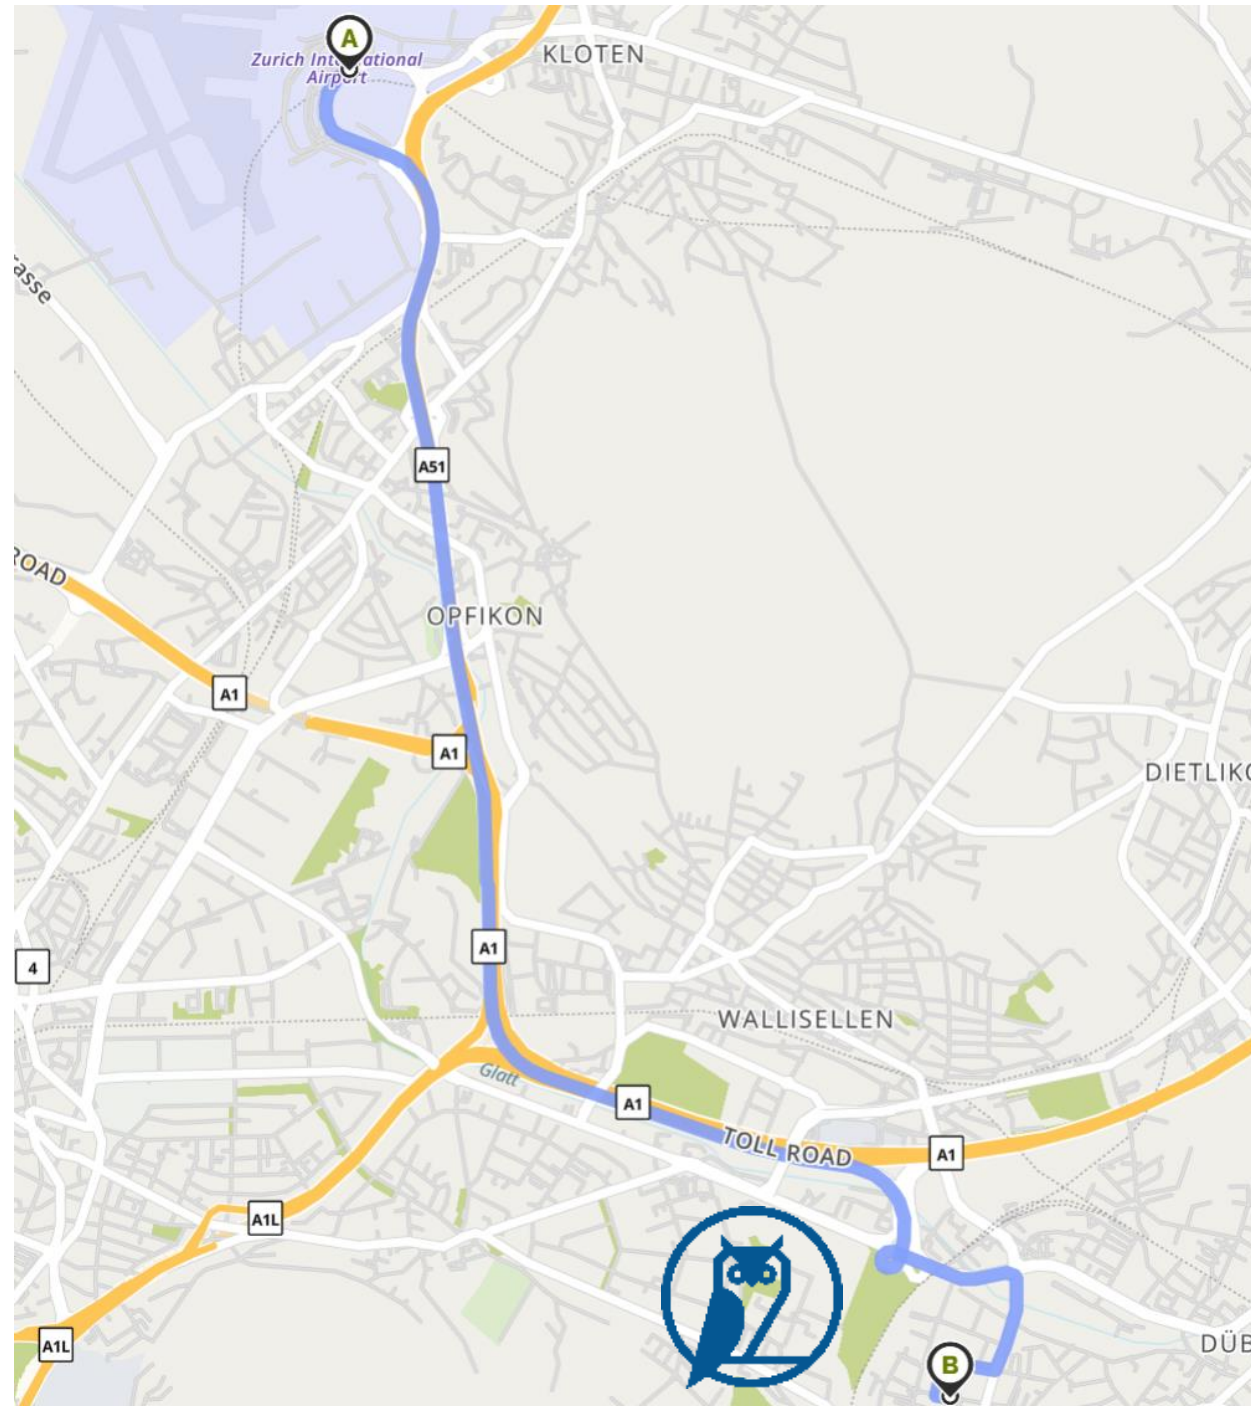

Then 0.4 miles

↪ Turn right onto Sonnentallstrasse. Go for 0.1 mi.

Then 0.1 miles

📍 8 Sonnentallstrasse
Dübendorf, ZH 8600

Hyatt Place Zurich Airport The Circle ****

The Circle 1, Zurich Airport
8058 Zürich

Hyatt Place Zurich Airport to Loft Dynamics

Driving Directions to Loft Dynamics

1 The Circle
to 8 Sonnentalsstrasse

8 min 5.4 miles

↑ Head toward Butzenbuelring. Go for 125 ft.

Then 0.02 miles

↑ Continue on Butzenbuelring. Go for 0.1 mi.

Then 0.1 miles

↘ Keep left onto Butzenbuelring toward Bülach/Kloten/Zürich/St. Gallen/Bern/Basel/Glattbrugg/P60. Go for 0.2 mi.

Then 0.2 miles

Keep middle onto Werft toward E60/A1/Bern/Basel/St. Gallen/Zürich. Go for 230 ft.

Then 1.3 miles

EXIT ↘ Take exit 65 toward Dübendorf onto Ueberlandstrasse. Go for 0.7 mi.

Then 0.7 miles

↘ Keep left onto Ueberlandstrasse. Go for 0.3 mi.

Then 0.3 miles

↗ Turn right onto Ringstrasse. Go for 0.3 mi.