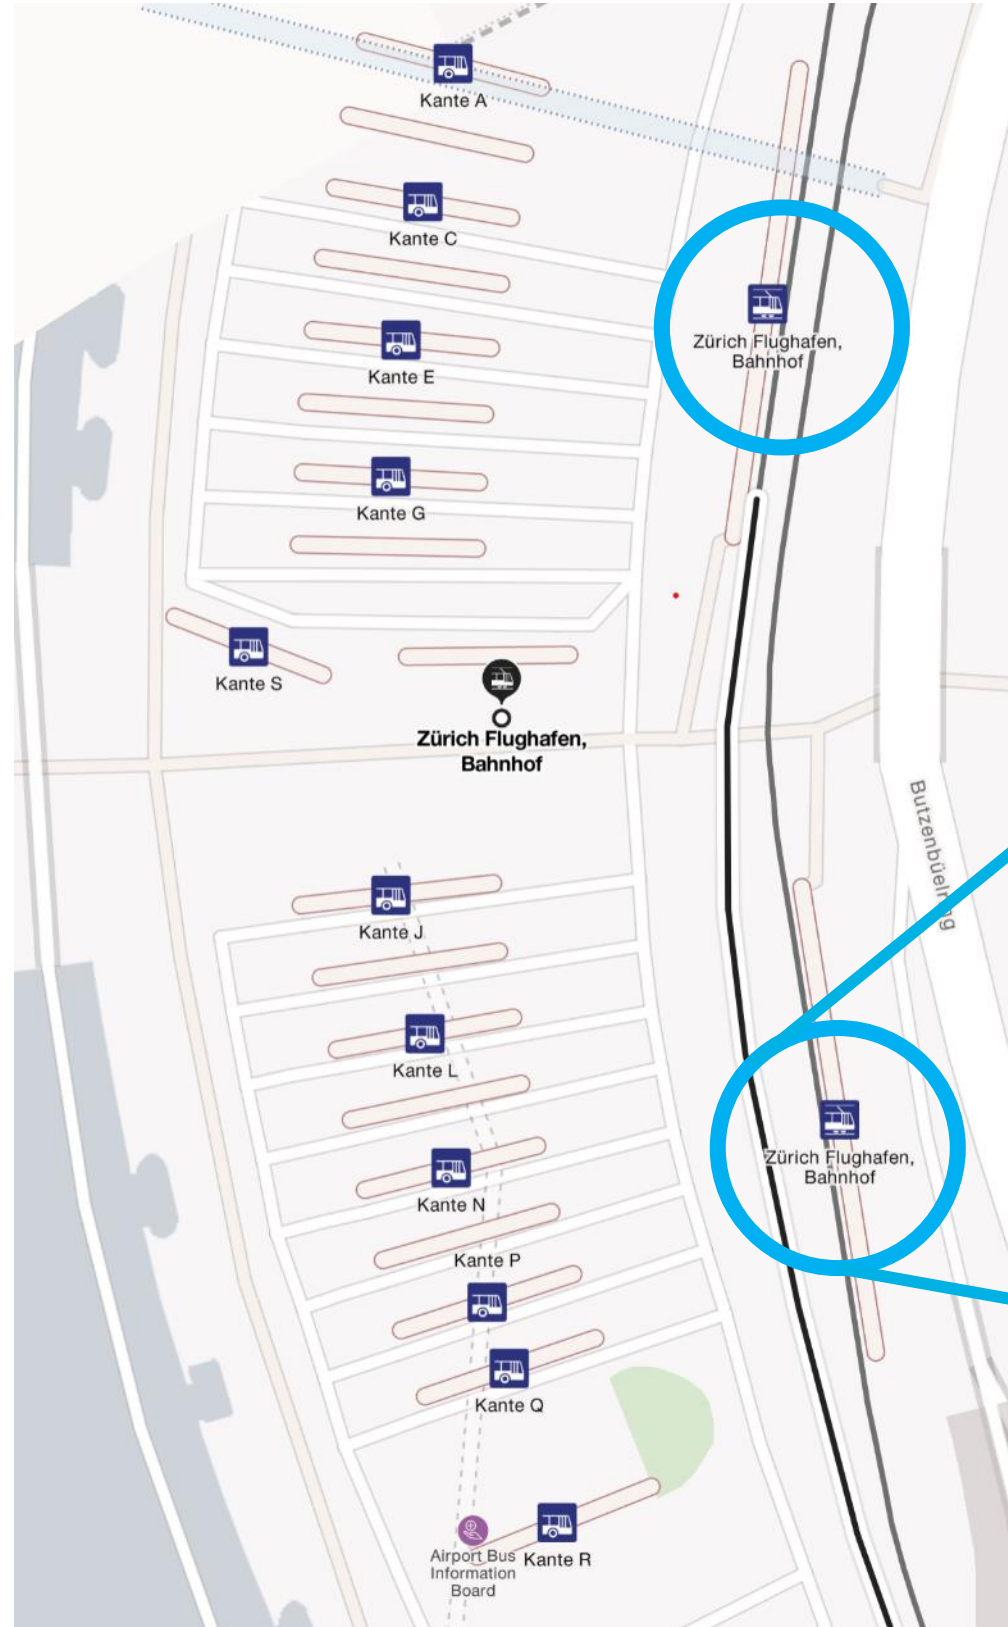

Public Transport Options

Departure from Zürich Airport (Zürich Flughafen):