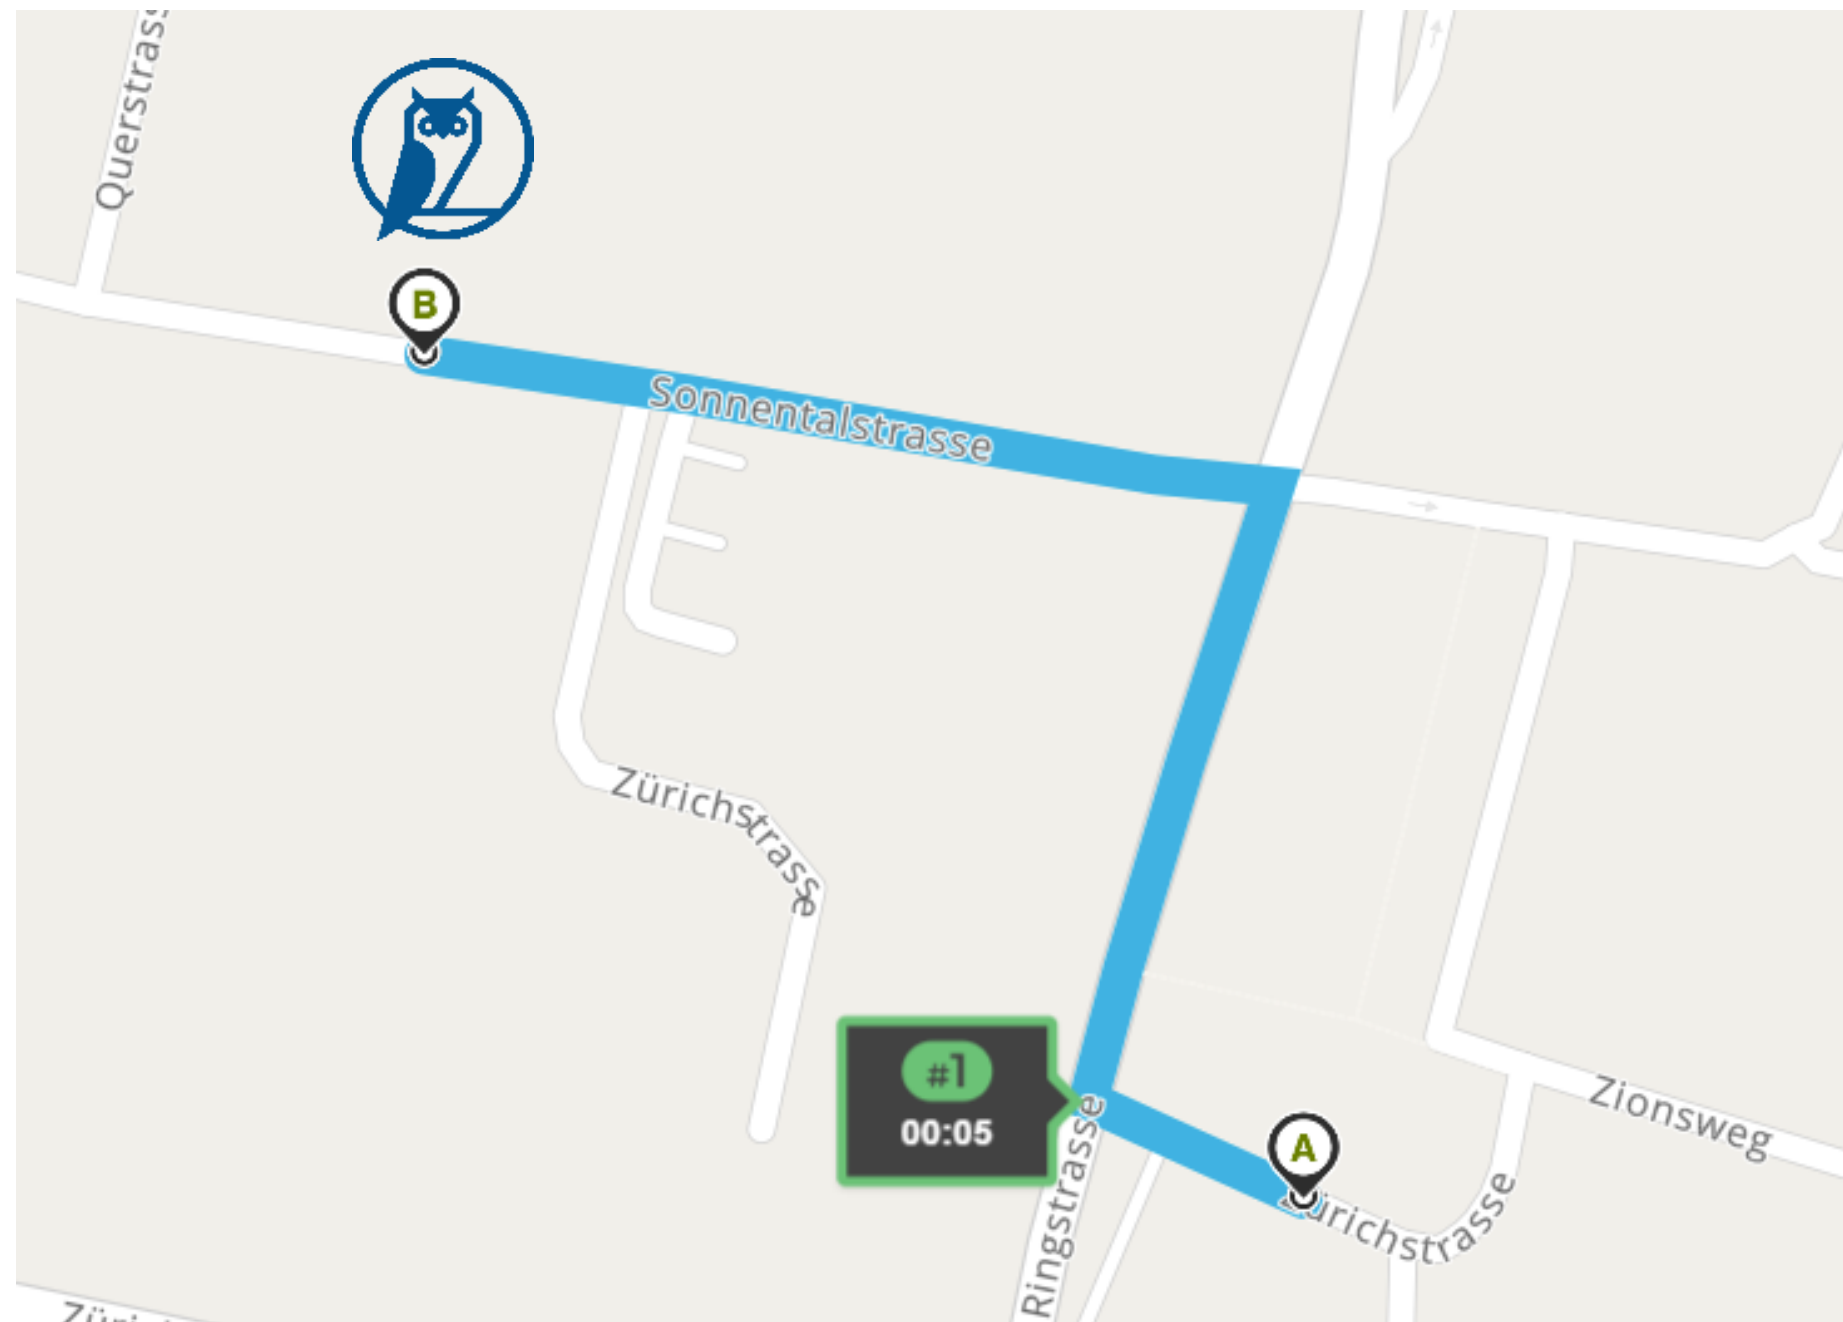

<https://sorellhotels.com/de/sonnental/duebendorf>

Hotel Sonnental to Loft Dynamics

Walking Directions to Loft Dynamics

96 Zürichstrasse
to 8 Sonnentalsstrasse

5 min 0.2 miles

↑ Head northwest on Zürichstrasse. Go for 151 ft.

Then 0.03 miles

↘ Turn right onto Ringstrasse. Go for 407 ft.

Then 0.08 miles

↙ Turn left onto Sonnentalsstrasse. Go for 0.1 mi.

Then 0.1 miles

📍 8 Sonnentalsstrasse
Dübendorf, ZH 8600

Three Point Dübendorf