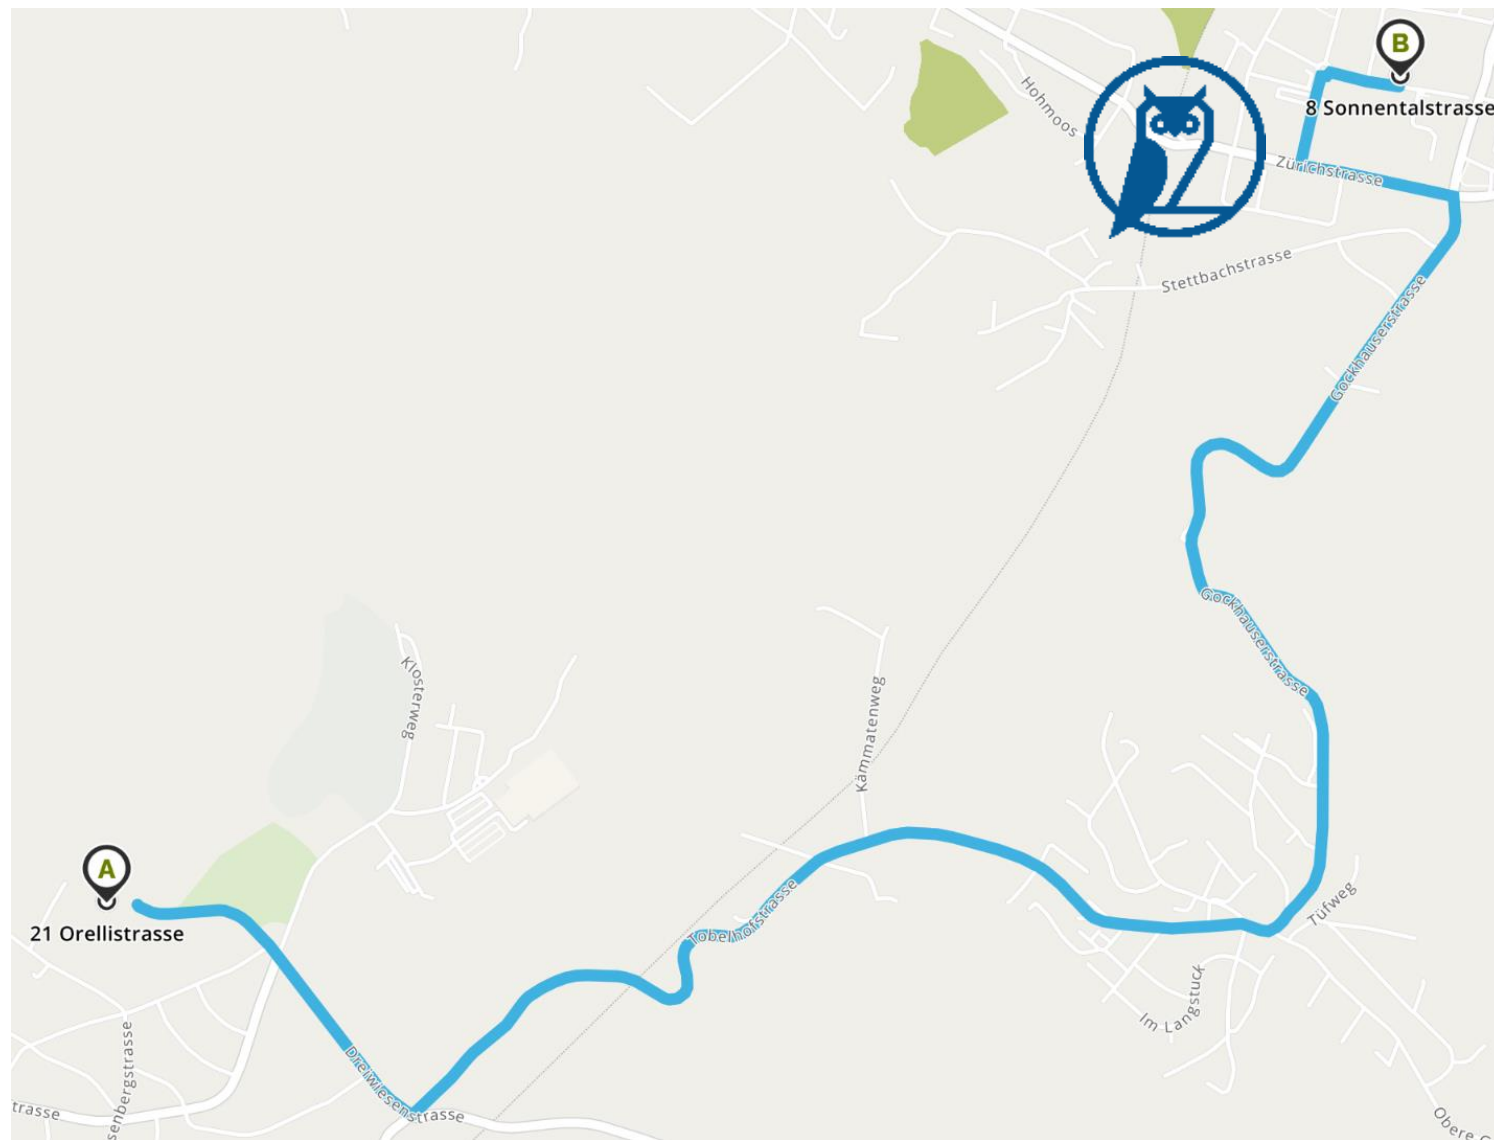

Loft Dynamics is conveniently located directly across the street from the Three Point Dübendorf location!

Mention Loft Dynamics prior to booking.

<https://www.3-point.ch/home.html>

Sorell Hotel Zurichberg ****

Driving Directions to Loft Dynamics

21 Orellistrasse
to 8 Sonnentlstrasse

8 min
3.5 mi
IRS reimbursement: **\$2.32**

↑ Head toward Zürichbergstrasse on Orellistrasse. Go for 0.2 mi.

Then 0.2 mi

↑ Continue on Zürichbergstrasse. Go for 92 ft.

Then 0.02 mi

↑ Continue on Dreiwiesenstrasse. Go for 0.3 mi.

Then 0.3 mi

↶ Turn left onto Tobelhofstrasse. Go for 1.3 mi.

Then 1.3 mi

↑ Continue on Gockhauserstrasse. Go for 1.2 mi.

Then 1.2 mi

↶ Turn left onto Zürichstrasse. Go for 0.2 mi.