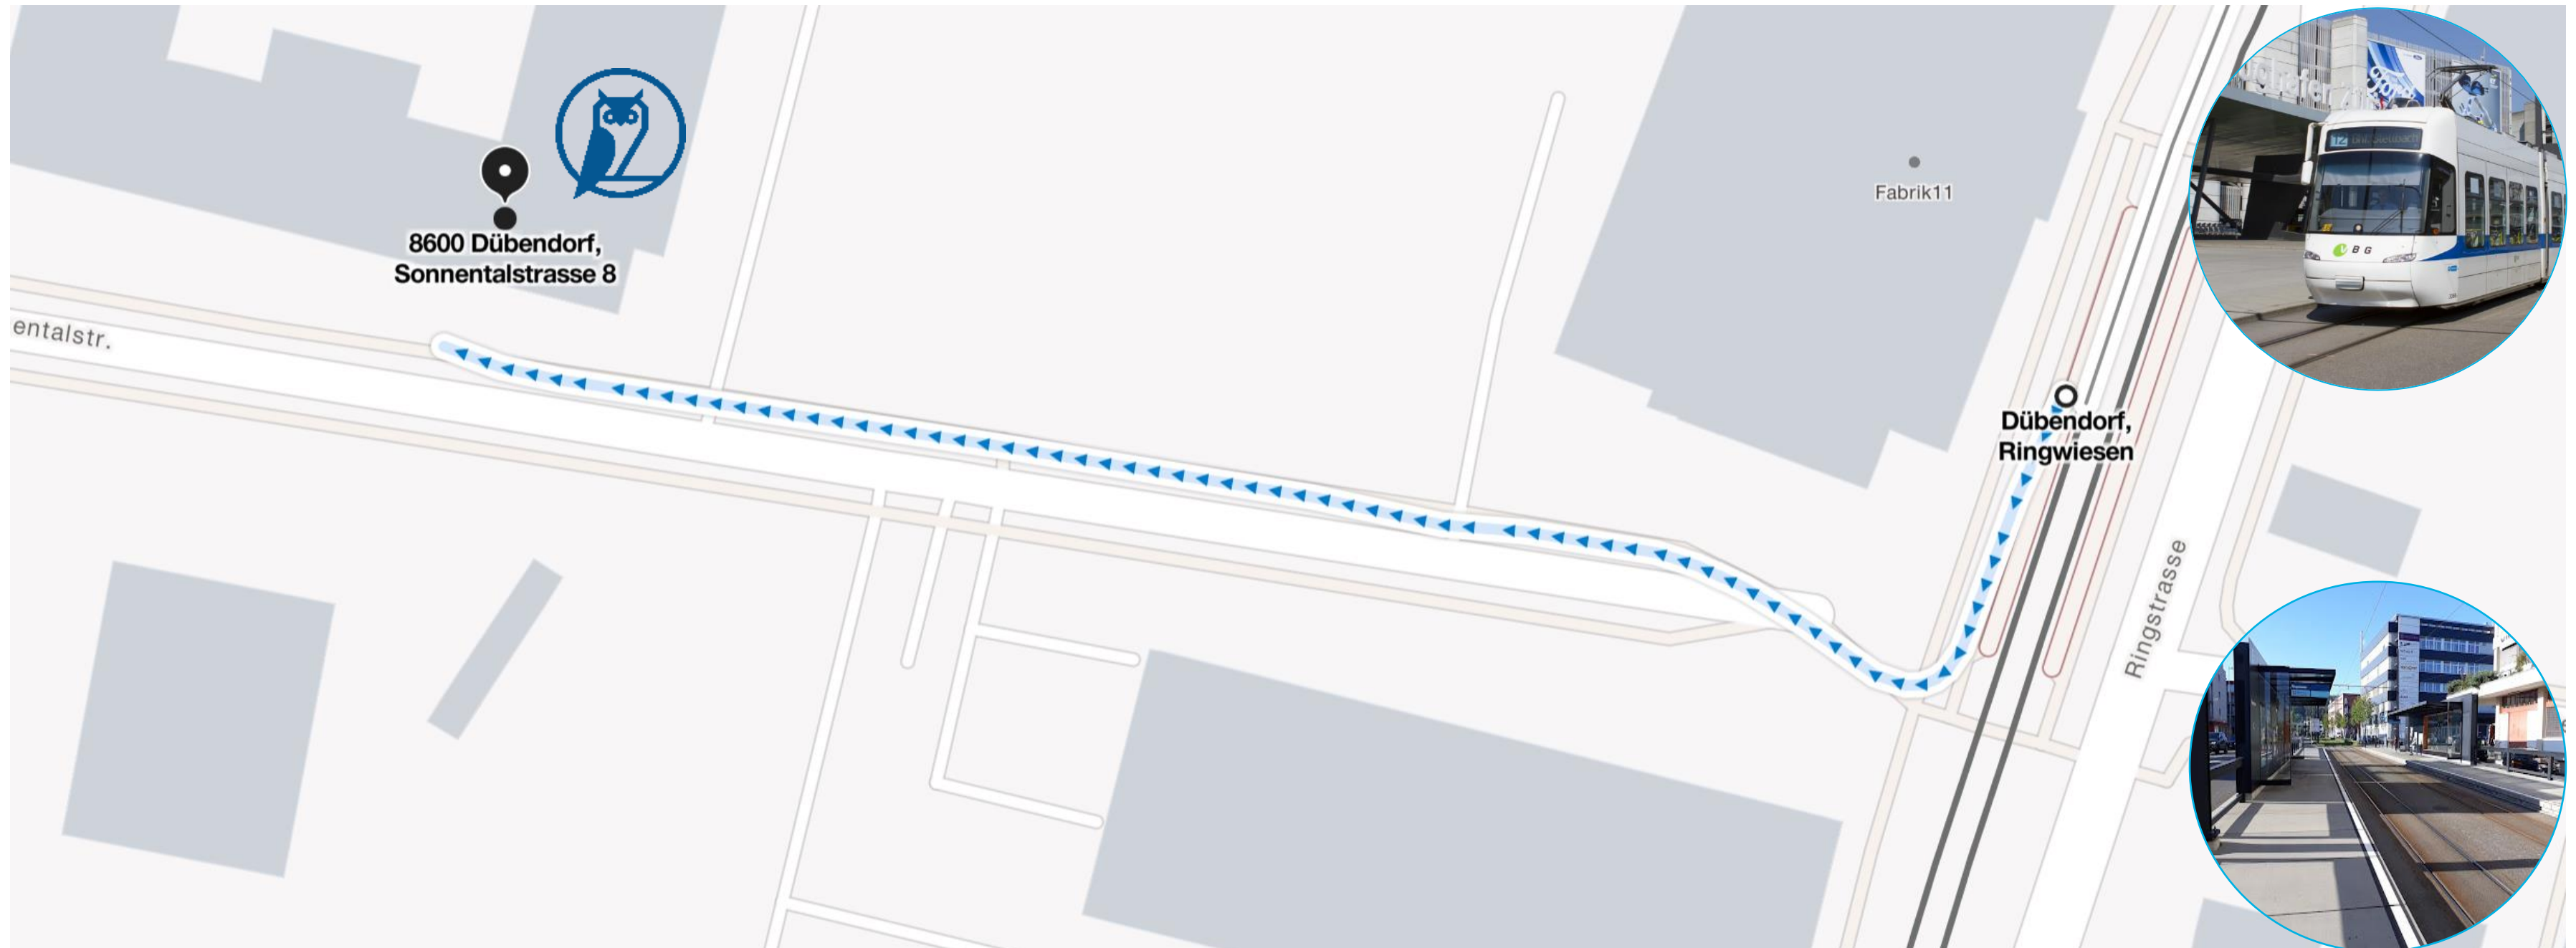

● **Dübendorf, Ringwiesen**

Arrival to Ringwiesen (T12)

Public Transport Options

Departure from Zürich central train station (Zürich HB):

● Zürich HB	Platform 43/44
● S3 Direction Wetzikon ZH	1. 🧑🧑 2. 🧑🧑
● Stettbach	Platform 2
● Zürich HB	Platform 43/44
● S9 Direction Uster	1. 🧑🧑 2. 🧑🧑
● Stettbach	Platform 2
● Zürich HB	Platform 43/44
● S11 Direction Seuzach	1. 🧑🧑 2. 🧑🧑
● Stettbach	Platform 2
● Zürich HB	Platform 43/44
● S12 Direction Schaffhausen	1. 🧑🧑 2. 🧑🧑
● Stettbach	Platform 2