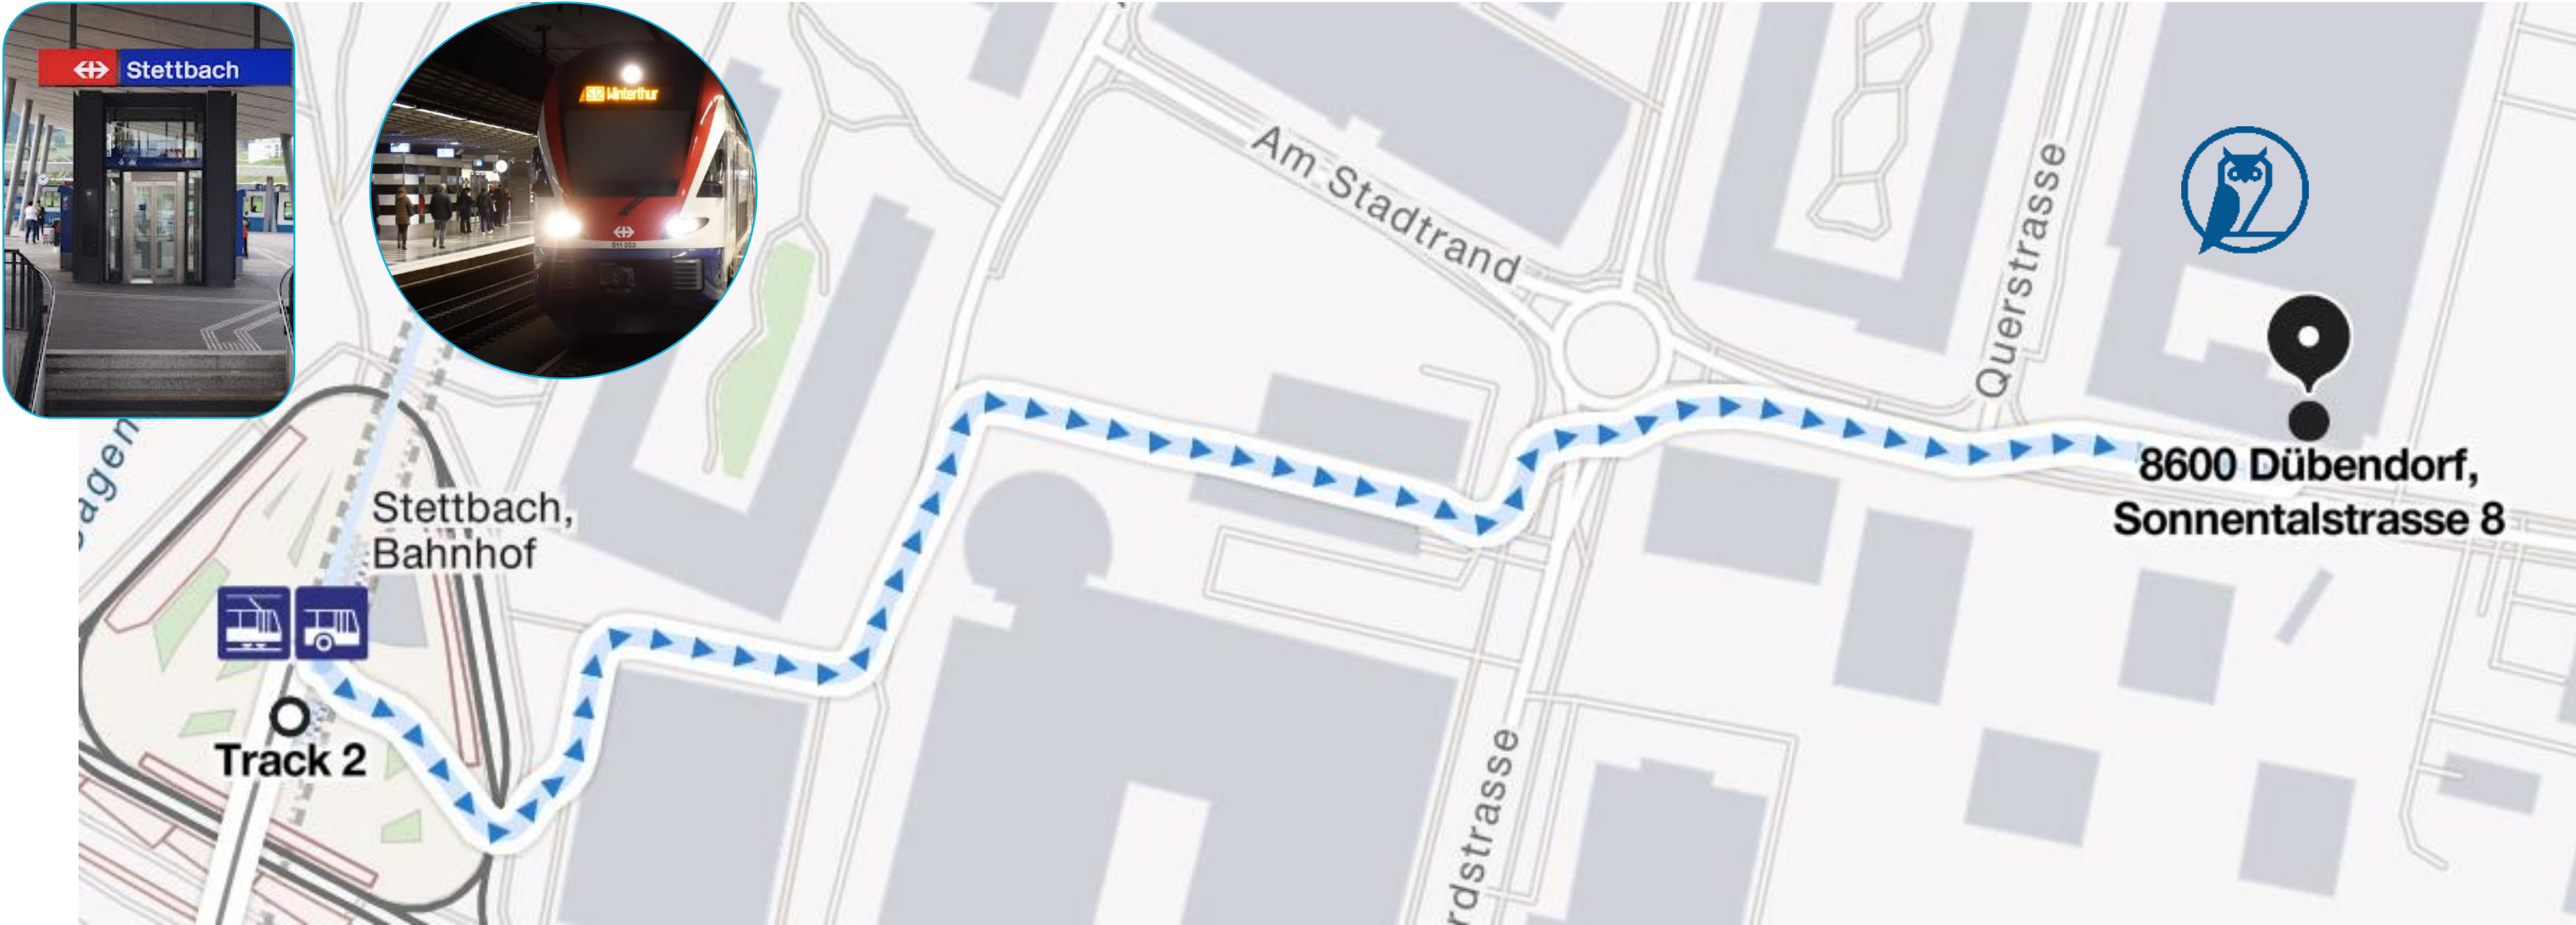

● **Dübendorf, Ringwiesen**

Arrival to Ringwiesen (T12)

Public Transport Options

Departure from Zürich central train station (Zürich HB):

● Zürich HB	Platform 43/44
● S3 Direction Wetzikon ZH	1. 🧑🧑 2. 🧑🧑
● Stettbach	Platform 2
● Zürich HB	Platform 43/44
● S9 Direction Uster	1. 🧑🧑 2. 🧑🧑
● Stettbach	Platform 2
● Zürich HB	Platform 43/44
● S11 Direction Seuzach	1. 🧑🧑 2. 🧑🧑
● Stettbach	Platform 2
● Zürich HB	Platform 43/44
● S12 Direction Schaffhausen	1. 🧑🧑 2. 🧑🧑
● Stettbach	Platform 2

Arrival to Stettbach (S3-12)

Arrival to Loft Dynamics by Car

Car - Autobahn A1: ----- 🚗

Leave the A1 at Exit 65 WALLISELLEN
Via Überlandstrasse, Ringstrasse, Hochbordstrasse to
Sonnentalstrasse 8

Taxi:

Right of way and exit is possible directly in
front of Loft Dynamics

<https://sorellhotels.com/de/sonnental/duebendorf>

Hotel Sonnental to Loft Dynamics

Walking Directions to Loft Dynamics

96 Zürichstrasse
to 8 Sonnentalsstrasse

5 min 0.2 miles

↑ Head northwest on Zürichstrasse. Go for 151 ft.

Then 0.03 miles

↘ Turn right onto Ringstrasse. Go for 407 ft.

Then 0.08 miles

↙ Turn left onto Sonnentalsstrasse. Go for 0.1 mi.

Then 0.1 miles

📍 8 Sonnentalsstrasse
Dübendorf, ZH 8600

Three Point Dübendorf