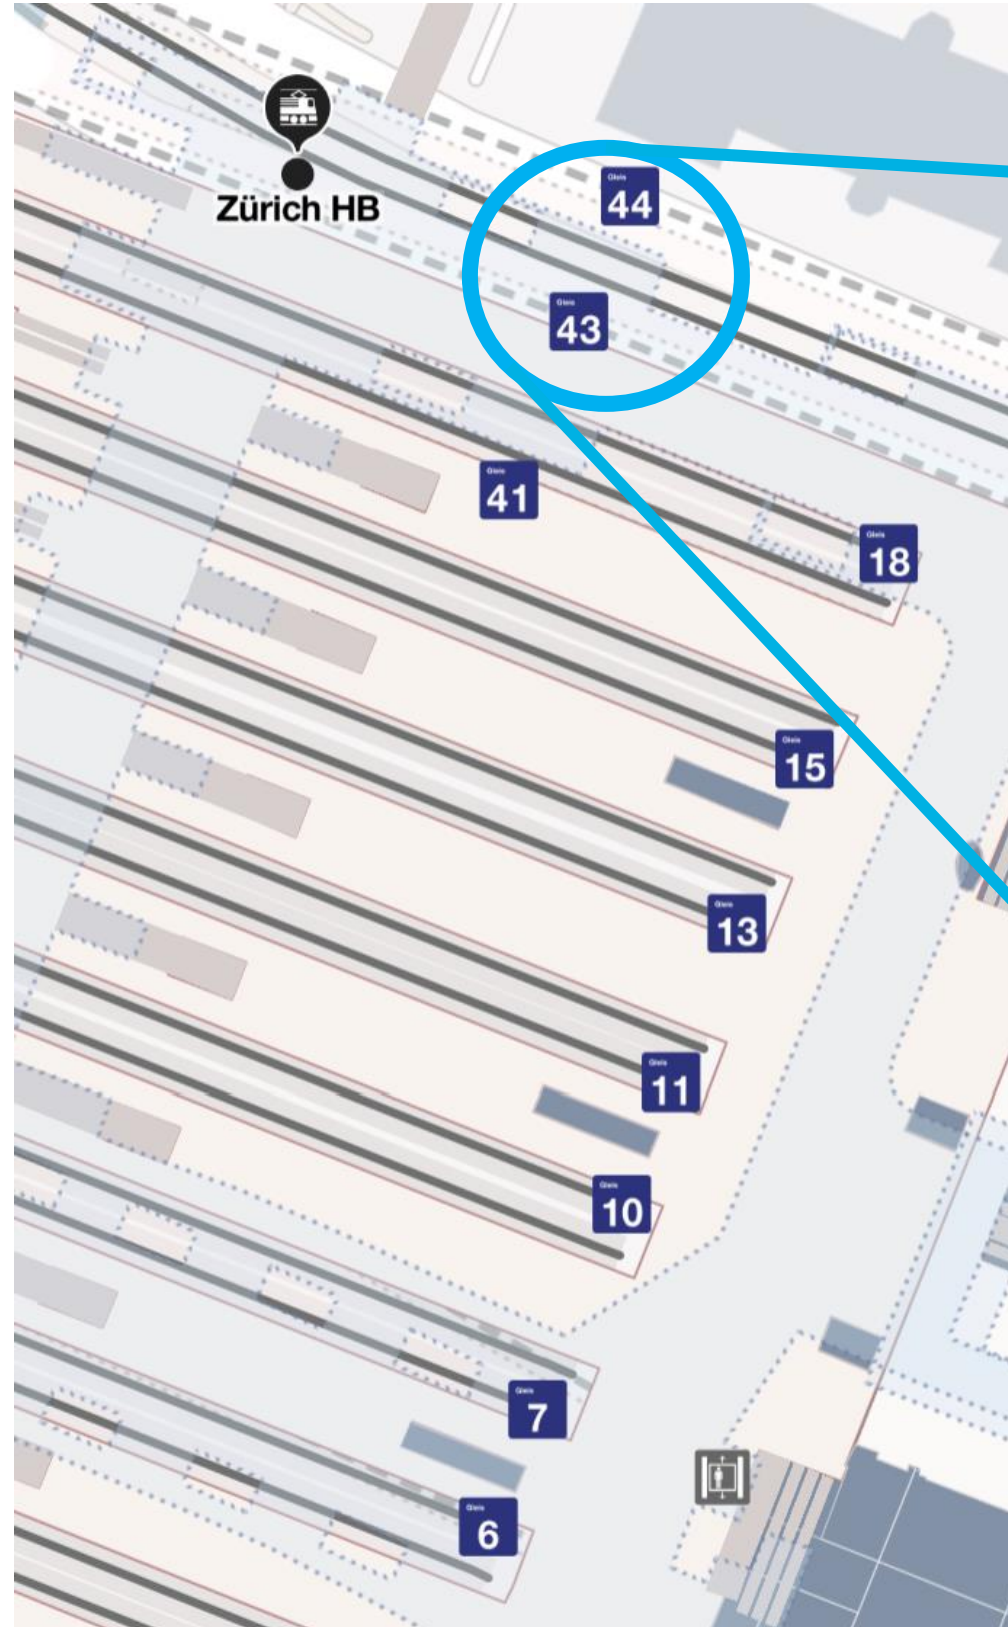

● **Dübendorf, Ringwiesen**

Arrival to Ringwiesen (T12)

Public Transport Options

Departure from Zürich central train station (Zürich HB):

● Zürich HB	Platform 43/44
● S3 Direction Wetzikon ZH	1. 🧑🧑 2. 🧑🧑
● Stettbach	Platform 2
● Zürich HB	Platform 43/44
● S9 Direction Uster	1. 🧑🧑 2. 🧑🧑
● Stettbach	Platform 2
● Zürich HB	Platform 43/44
● S11 Direction Seuzach	1. 🧑🧑 2. 🧑🧑
● Stettbach	Platform 2
● Zürich HB	Platform 43/44
● S12 Direction Schaffhausen	1. 🧑🧑 2. 🧑🧑
● Stettbach	Platform 2

Arrival to Stettbach (S3-12)

Arrival to Loft Dynamics by Car

Car - Autobahn A1: ----- 🚗

Leave the A1 at Exit 65 WALLISELLEN
Via Überlandstrasse, Ringstrasse, Hochbordstrasse to
Sonnentalstrasse 8

Taxi:

Right of way and exit is possible directly in
front of Loft Dynamics