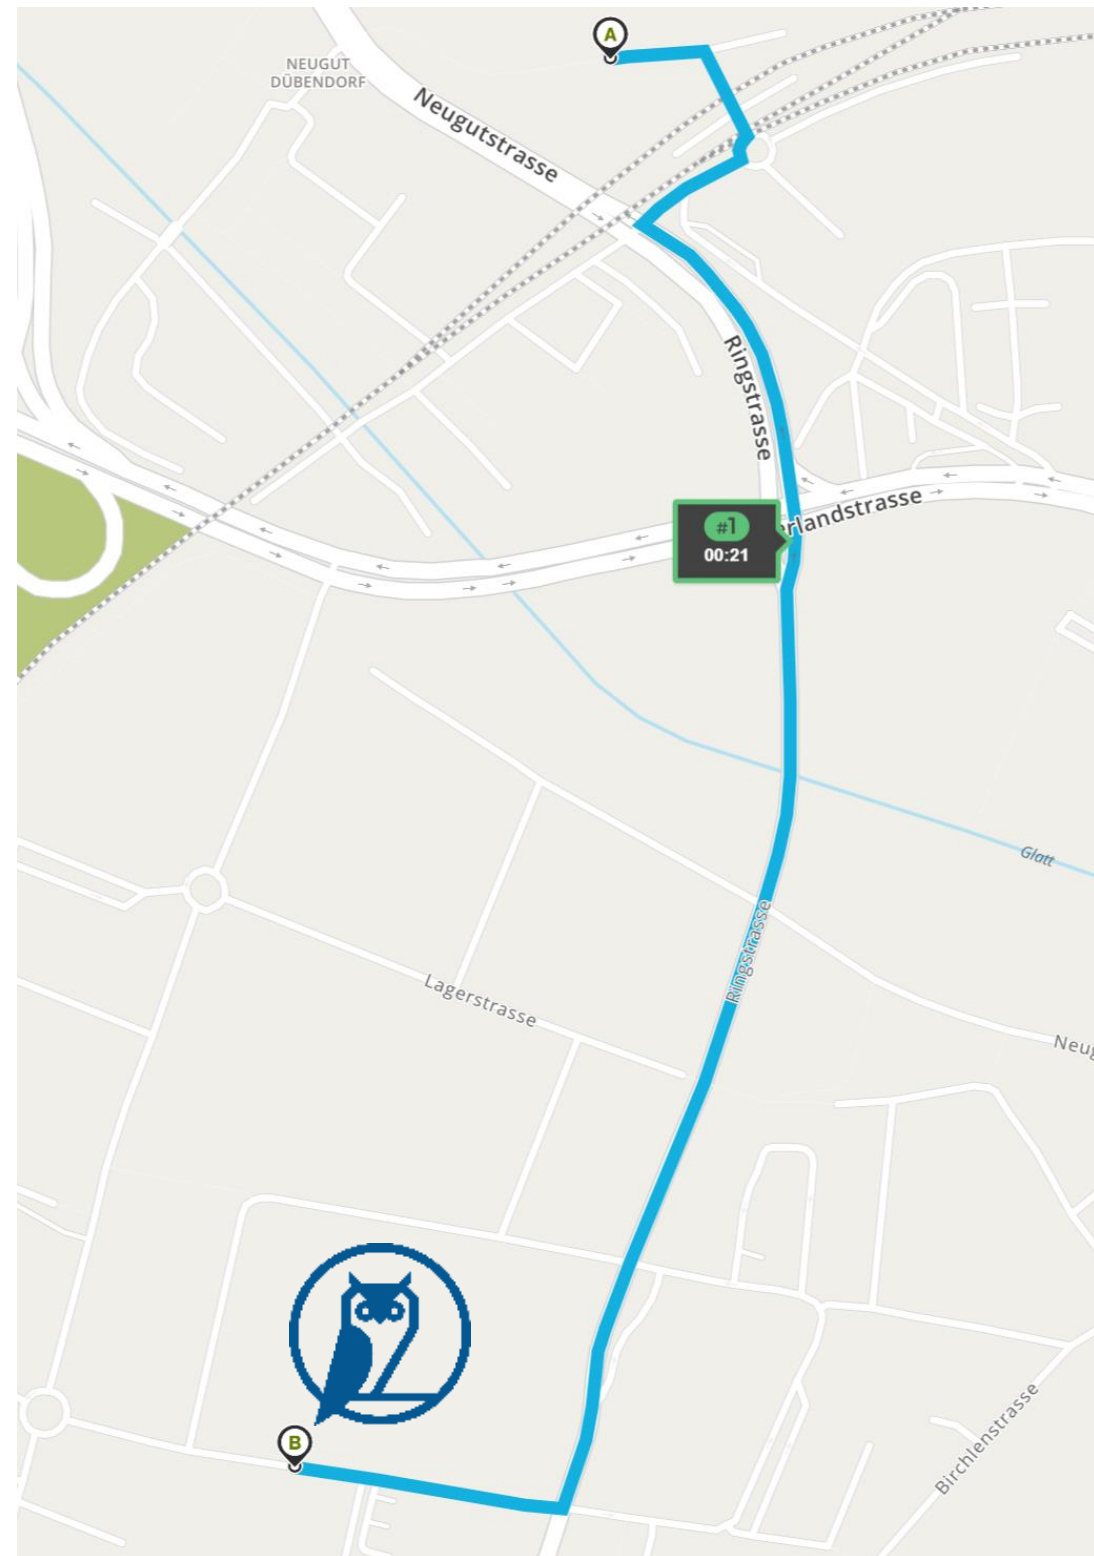

Then 0.3 miles

↗ Turn right onto Ringstrasse. Go for 0.3 mi.

Then 0.3 miles

↗ Turn right onto Industriestrasse. Go for 0.1 mi.

Then 0.1 miles

↑ Continue on Querstrasse. Go for 0.1 mi.

Then 0.1 miles

↙ Turn left onto Sonnentalsstrasse. Go for 220 ft.

Harry's Home to Loft Dynamics

Walking Directions to Loft Dynamics

3 Seidenplatz
to 8 Sonnentallstrasse

21 min 0.8 miles

↑ Head east on Seidenplatz. Go for 190 ft.

Then 0.04 miles

↪ Turn right onto Seidenplatz. Go for 190 ft.

Then 0.04 miles

Walk right around the roundabout and turn at the 1st street Seidenstrasse. Go for 292 ft.

Then 0.06 miles

↶ Turn left onto Neugutstrasse. Go for 0.1 mi.

Then 0.1 miles

↷ Take the street on the right, Ringstrasse. Go for 0.4 mi.

Then 0.4 miles

↪ Turn right onto Sonnentallstrasse. Go for 0.1 mi.

Then 0.1 miles

📍 8 Sonnentallstrasse
Dübendorf, ZH 8600

Hyatt Place Zurich Airport The Circle ****

The Circle 1, Zurich Airport
8058 Zürich